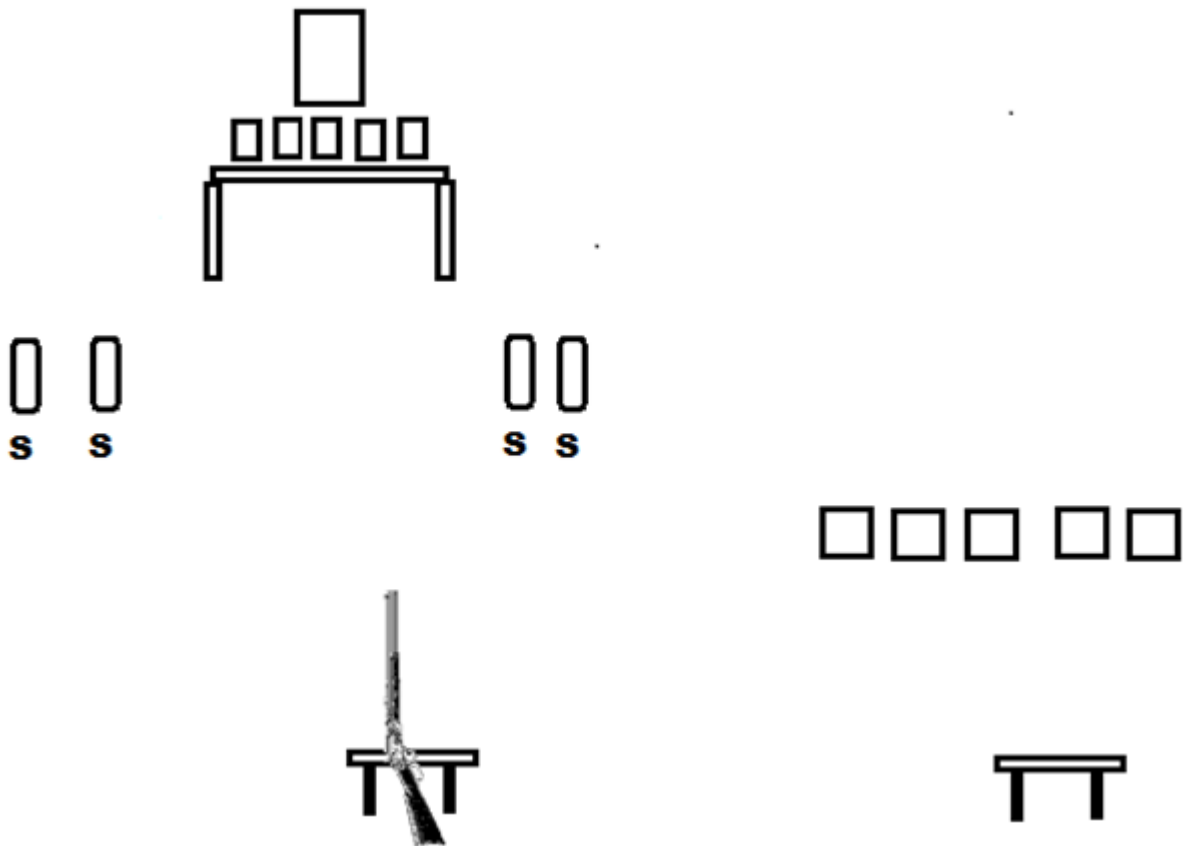

Pistols loaded with 5 rounds each and holstered

Pistol targets engaged with two separate sweeps from right table

Rifle loaded with 10 rounds and held in both hands

Rifle targets engaged any order, 5 shots on large targets and 1 shot on each knock down target from start plate

Shotgun staged on left table with 4+ rounds on your person

Shotgun targets engaged in any order from left table

Begin touching start plate with a foot. ATB engage the rifle targets.

Move to table of choice and engage either the shotgun and pistol targets.

Moving towards the other table engage the remaining set of targets.

Stage 2

Pistols loaded with 5 rounds each and holstered

Pistol targets engaged with a double tap sweep from any position behind the firing line